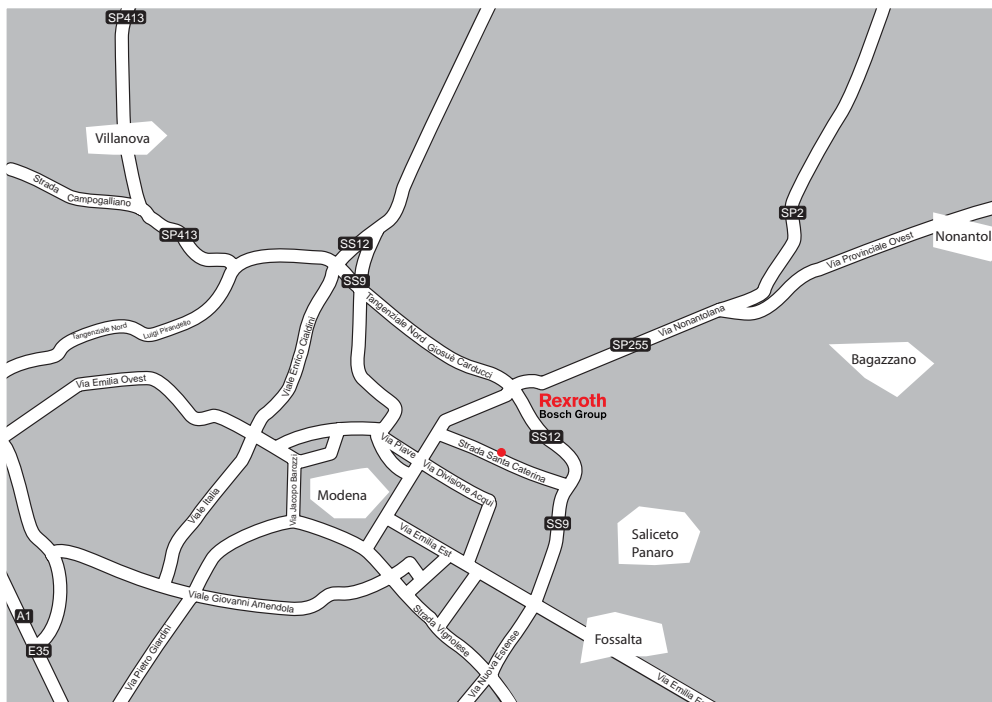

Uscita Modena Sud, autostrada A1

Continuare su SP623, attraversamento di San Donnino e di San Damaso. Alla rotonda , prendere la 1° uscita e continuare su SS12. Prendere l'uscita 6 in direzione Via Fernando Malavolti, girare a destra Strada Santa Caterina.
26 Km, tempo di percorrenza 22 minuti.

Da Roma

Percorrere le autostrade A24, A90 A1 uscita Modena sud.
424Km.

Da Milano

Percorrere l'Autostrada A1 direzione Sud, Bologna fino all'uscita di Modena sud.
182 Km.

Da Bolzano

Percorrere l'Autostrada A22 direzione Sud, Modena fino ad immettersi sull'Autostrada A1 in direzione Nord, Milano, uscita Modena sud
252 Km.

Aeroporto di Bologna

Immettersi in tangenziale direzione Nord fino ad entrare in A1 con direzione Milano, proseguire fino all'uscita di Modena sud.
46 Km.

Aeroporto di Milano Linate

Immettersi in tangenziale direzione Sud fino ad entrare in A1 con direzione Bologna, proseguire fino all'uscita di Modena sud.
165 Km.

Aeroporto di Milano Malpensa

Immettersi in autostrada A8 direzione sud, Milano, entrare in A1 con direzione Bologna, proseguire fino all'uscita di Modena sud.
239 Km.